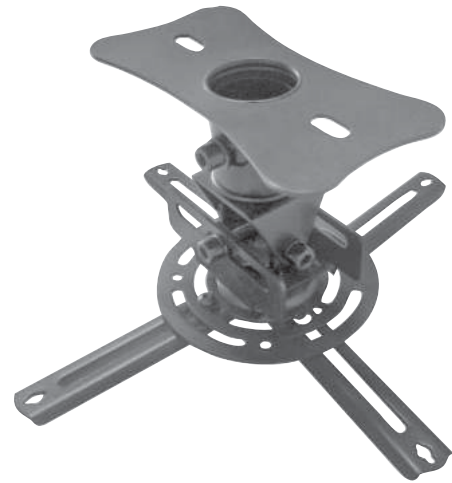

## PROJECTOR FLUSH MOUNT

### DESCRIPTION

AV819 is a low cost but durable ceiling mount that widely used in offices and homes for mounting projector. Its low profile give the installation a flush and neat look.

### FEATURES

- Fast and easy installation
- Flush and neat looking
- Low cost and durable
- Quick release for unmounting projector
- Rotating +/- 30 degrees
- Tilt and Roll +/- 20 degrees
- Shift 70mm
- Concealed cables
- Adaptable to wide range of projectors

### TECHNICAL SPECIFICATION

<b>GROSS WEIGHT:</b>	1.4 kg (3.1 lbs)
<b>GROSS DIMENSION:</b>	168 X 138 X 126 mm   6.6" x 5.4" x 5"
<b>LOAD CAPACITY:</b>	15kg (33 lbs)
<b>COLOR OPTION:</b>	Black or White

\* Specifications are subject to change without notice.