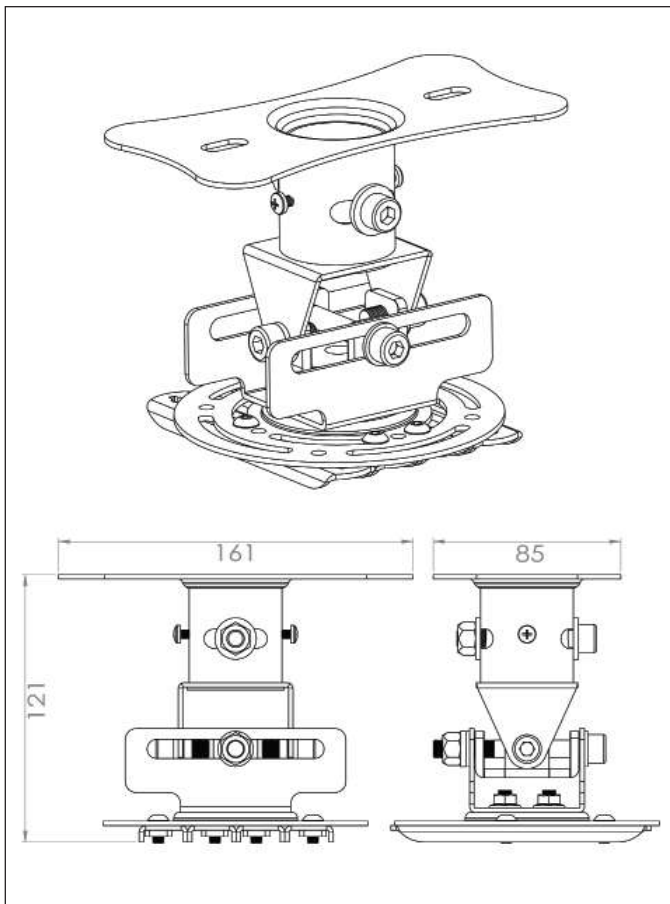

## PROJECTOR FLUSH MOUNT

### DESCRIPTION

AV819 is a low cost but durable ceiling mount that widely used in offices and homes for mounting projector. Its low profile give the installation a flush and neat look.

### FEATURES

- Fast and easy installation
- Flush and neat looking
- Low cost and durable
- Quick release for unmounting projector
- Rotating +/- 30 degrees
- Tilt and Roll +/- 20 degrees
- Shift 70mm
- Concealed cables
- Adaptable to wide range of projectors

### TECHNICAL SPECIFICATION

<b>GROSS WEIGHT:</b>	1.4 kg (3.1 lbs)
<b>GROSS DIMENSION:</b>	168 X 138 X 126 mm   6.6" x 5.4" x 5"
<b>LOAD CAPACITY:</b>	15kg (33 lbs)
<b>COLOR OPTION:</b>	Black or White

\* Specifications are subject to change without notice.